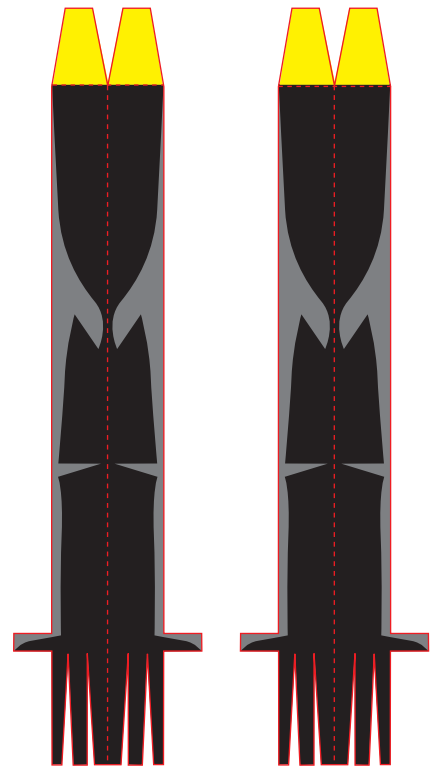

DR. SHROUD

THE ANIMATED SERIES

© ROB FELDMAN 2010
www.drshroud.com

GLUE HEAD TOGETHER
AND STICK FLAP INSIDE

— CUT
- - - SCORE
GLUE
CUT OUT & REMOVE

ARTWORK & TOY DESIGN BY MORGAN GLEAVE
<http://theanywerechronicles.blogspot.com>
www.morgangleave.co.uk