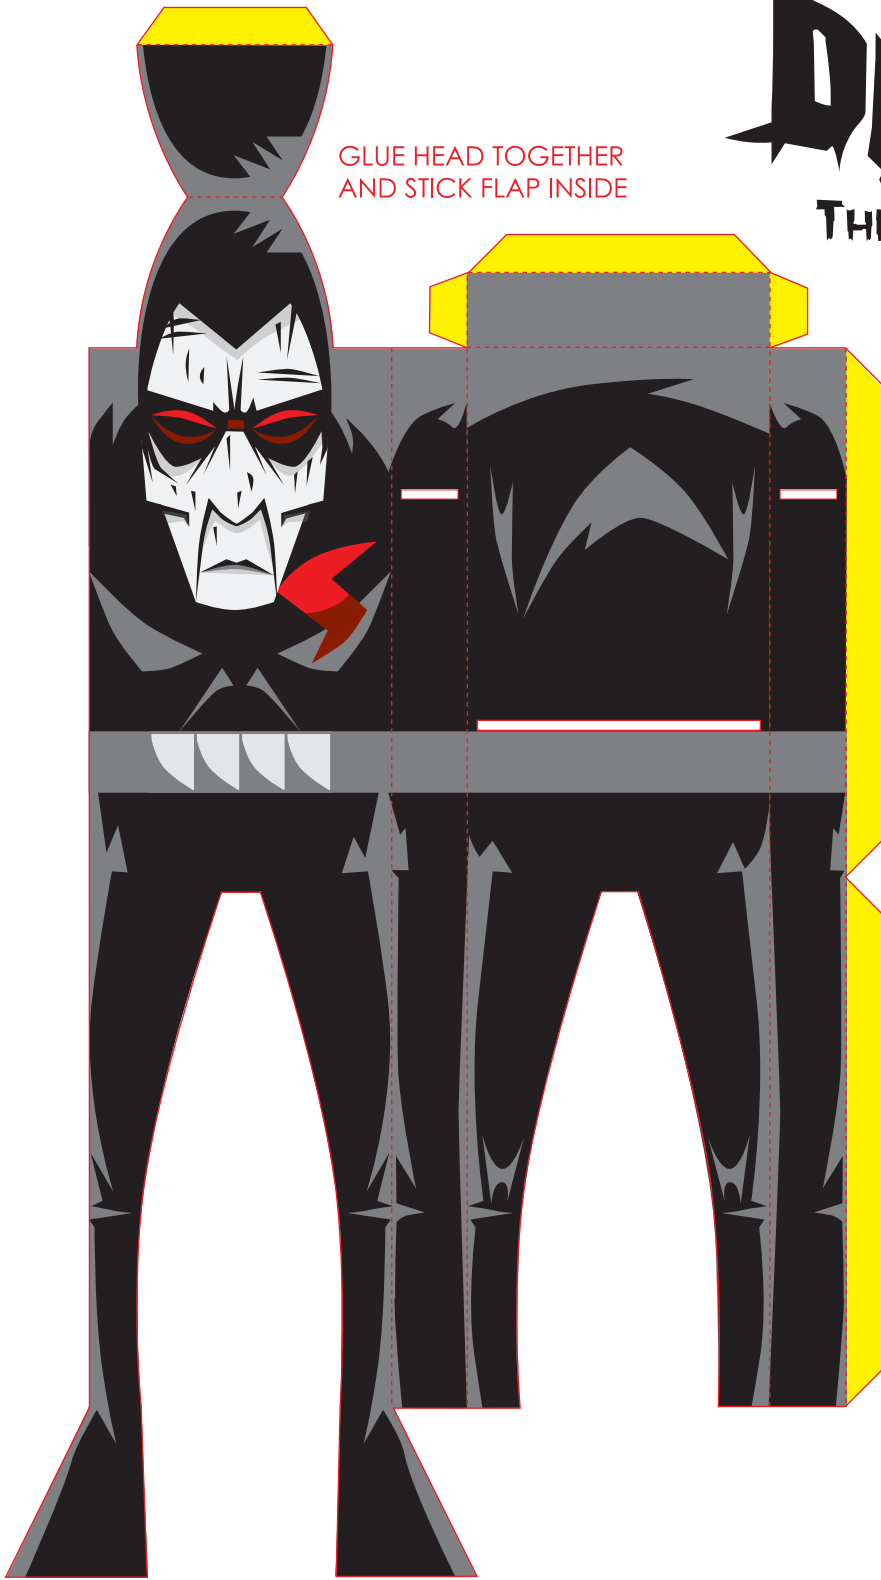

DR. SHROUD

THE ANIMATED SERIES

© ROB FELDMAN 2010
www.drshroud.com

GLUE HEAD TOGETHER
AND STICK FLAP INSIDE

— CUT
- - - SCORE
GLUE
CUT OUT & REMOVE

ARTWORK & TOY DESIGN BY MORGAN GLEAVE
<http://theanywerechronicles.blogspot.com>
www.morgangleave.co.uk