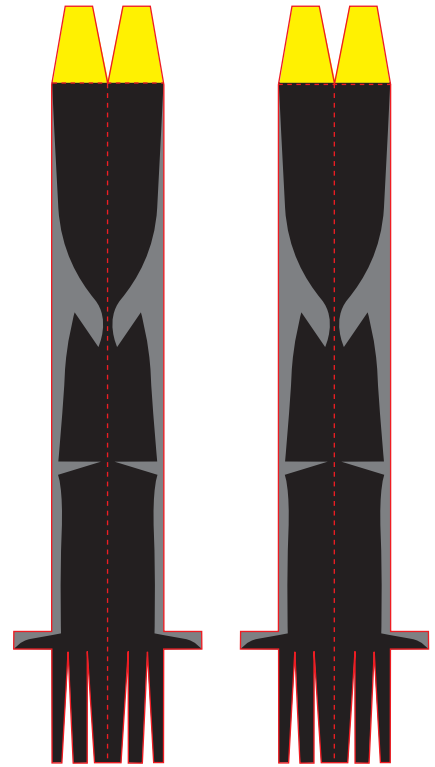

DR. SHROUD

THE ANIMATED SERIES

© ROB FELDMAN 2010
www.drshroud.com

GLUE HEAD TOGETHER
AND STICK FLAP INSIDE

— CUT
- - - SCORE
GLUE
CUT OUT & REMOVE

ARTWORK & TOY DESIGN BY MORGAN GLEAVE
<http://theanywerechronicles.blogspot.com>
www.morgangleave.co.uk