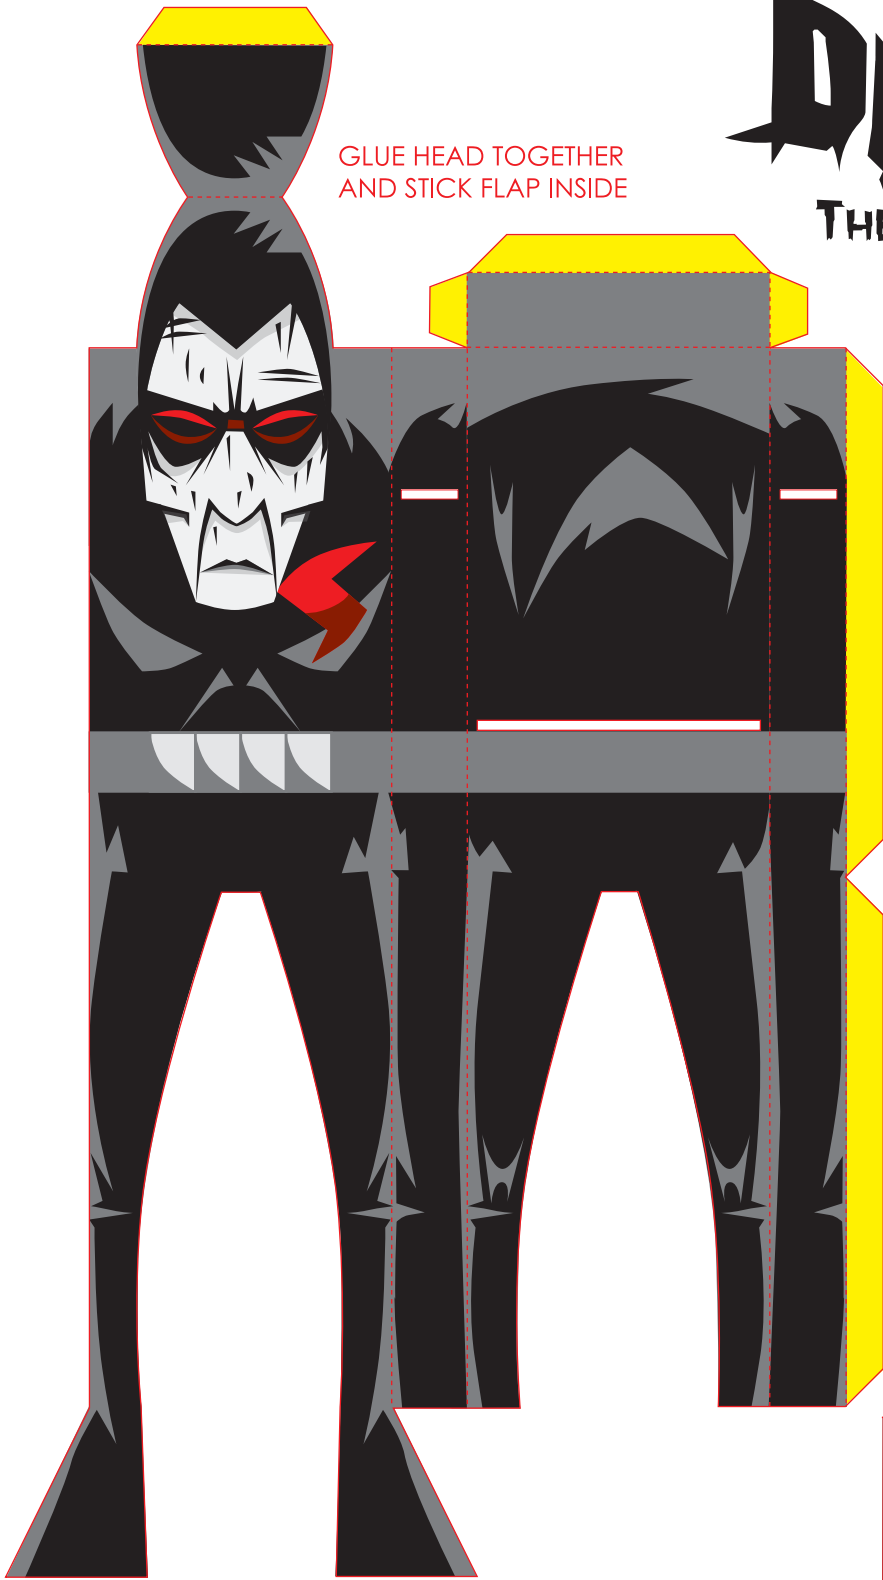

DR. SHROUD

THE ANIMATED SERIES

© ROB FELDMAN 2010
www.drshroud.com

GLUE HEAD TOGETHER
AND STICK FLAP INSIDE

— CUT
- - - SCORE
GLUE
CUT OUT & REMOVE

ARTWORK & TOY DESIGN BY MORGAN GLEAVE
<http://theanywerechronicles.blogspot.com>
www.morgangleave.co.uk