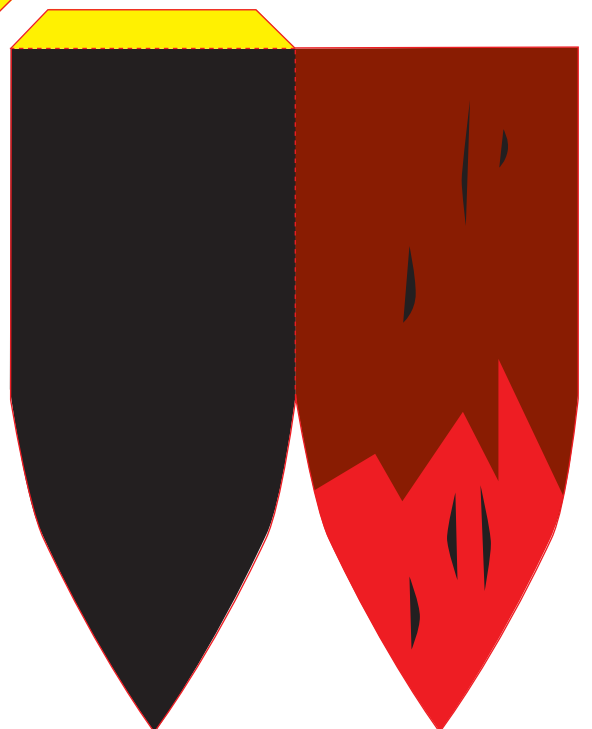

DR. SHROUD

THE ANIMATED SERIES

© ROB FELDMAN 2010
www.drshroud.com

GLUE HEAD TOGETHER
AND STICK FLAP INSIDE

— CUT
- - - SCORE
GLUE
CUT OUT & REMOVE

ARTWORK & TOY DESIGN BY MORGAN GLEAVE
<http://theanywerechronicles.blogspot.com>
www.morgangleave.co.uk